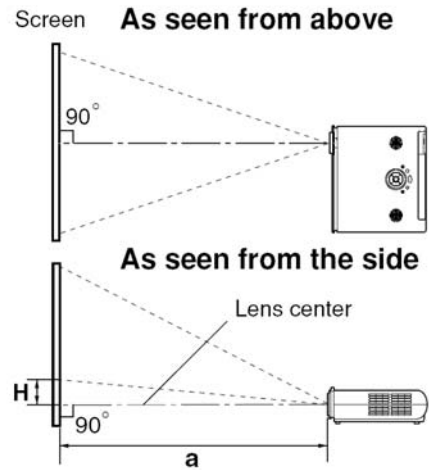

Projection Distance and Size

Use the figures, tables, and formulas below to determine the projection size and projection distance. (Projection sizes are approximate values for full-size picture with no keystone adjustment.)

a (min length) = projection size (inches) \times 0.04064
 a (max length) = projection size (inches) \times 0.04878

a is the distance (m) between the lens and the screen, and corresponds to a range of 1.20 m to 10.00 m. H is the height from the image bottom to the center of the lens.

Display Technology

- Shape**
-0.55" DMD DLPDLP™
- Number of Pixels**
-480,000 (800 x 600)

Projection Lens

- Standard Lens**
-1.2x manual zoom/manual focus
- F/f (mm)**
-F = 2.6 - 2.81, f = 22.34 - 26.8mm