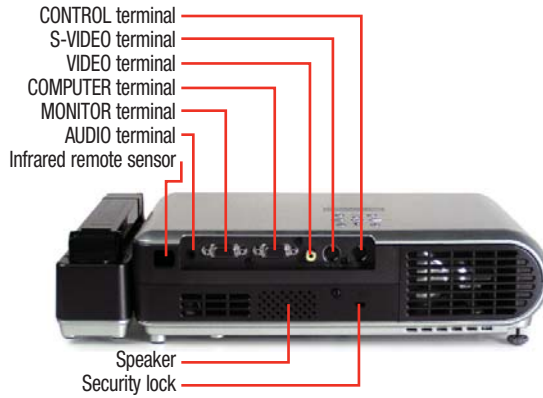

Projection Distance and Screen Size (with optical zooming)
Use the figures, tables, and formulas below to determine the screen size and projection distance. (Screen sizes are approximate values for full-size picture with no keystone adjustment)

Screen **As seen from above**

Screen **As seen from the side**

$$a \text{ (min length)} = \frac{\text{projection size (inches)} - 1.4285}{30.68}$$

$$a \text{ (max length)} = \frac{\text{projection size (inches)} - 1.1908}{25.574}$$
a is the distance (m) between the lens and the screen, and corresponds to a range of 1.26 m to 9.73 m.

screen size (cm)	projection distance a(m)	
	min length (zooming max)	max length (zooming min)
40 (152)	1.26	1.52
60 (236)	1.91	2.30
80 (313)	2.56	3.08
100 (394)	3.21	3.86
150 (581)	4.84	5.82
200 (787)	6.47	7.77
250 (985)	8.10	9.73
300 (1182)	9.73	—

Specifications

Model		TLP-T60MU	TLP-T61MU
Display Technology	Shape	0.7" LCD x 3	
	No. of Pixels	786,432 (1,024 x 768)	
Projection Lens	Standard Lens	1.2x manual focus/manual zoom	
	F/f (mm)	F=2.0 - 2.3, f=23 - 27.4	
Light Source		165W	
Brightness		1500 ANSI lumens	
Native Resolution		XGA 1,024 x 768	
Color Reproduction		Full 16.7 Million Colors	
Contrast Ratio		400:1	
Projection Screen Size (Diagonal)		33 - 300 inches	
Projection Distance		4.1 - 31.9 ft	
Compatible Scanning Frequency	Horizontal (kHz)	15 - 93kHz	
	Vertical (Hz)	50 - 85HZ	
Video Input Terminal	Video Signal	2 channels (RCA x 1, S-Video x 1)	
	Color Difference Signal	1 channel (mini D-sub 15 x 1, shared with RGB signal)	
	Audio Signal	1 channel (stereo mini-jack x 1)	
RGB Input Terminal	Analog	1 channel (mini D-sub 15 x 1)	
Input Signal Format	Video Signal	NTSC, PAL, SECAM	
	Color Difference Signal	HDTV/DTV (480p/480i/720p/1070i), DVD	
	RGB Signal	VGA, SVGA, XGA, SXGA (compressed), UXGA (compressed)	
Output Terminal	RGB Signal	1 channel (D-sub 15 pin x 1)	
Automatic Keystone Correction		Digital +/- 15°	
Noise Level		37dBA (33dBA in economy mode)	
Internal Speaker		1.0W Monaural	
PC Interface		RS232C (mini DIN-8 pin)	
Digital Zoom	Computer Video (RGB)	Up to 10X	
	Component Video	Up to 3X	
External Dimensions (WxDxH)		11.9" x 8.1" x 3.3"	14.1" x 8.1" x 3.3"
Weight		5.1 lbs.	6.2 lbs.
Power Consumption		265W	
Power Source		100-240V, 50/60Hz	
Document Camera	Image pick-up device/Pixels	1/4.2-inch CCD/629,856 pixels (648H x 486V x 2)	
	Camera Lens	F=2.8, f= 2.8mm, two-step focus for "Far" or "Near" viewing	
Box Contents		Remote Control, Mouse Remote Control with Laser Pointer, Mouse Remote Control with IR Receiver, Power Cord, RGB Cable, Audio Cable for Computer, Audio Cable, Video Cable, Quick Reference, CD-ROM, Owner's Manual, Soft Carrying Case, Camera Extension Cable* (*only available for TLP-T61MU with document camera)	
Standard Limited Warranty		2-year on parts and labor including 90-day lamp warranty