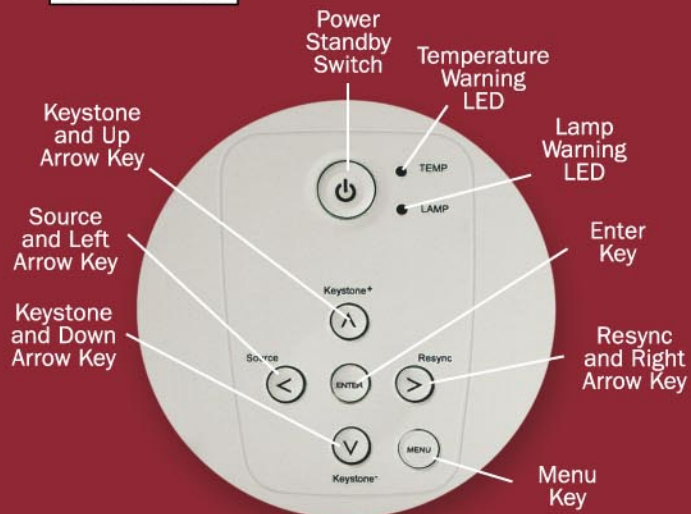

Control Panel