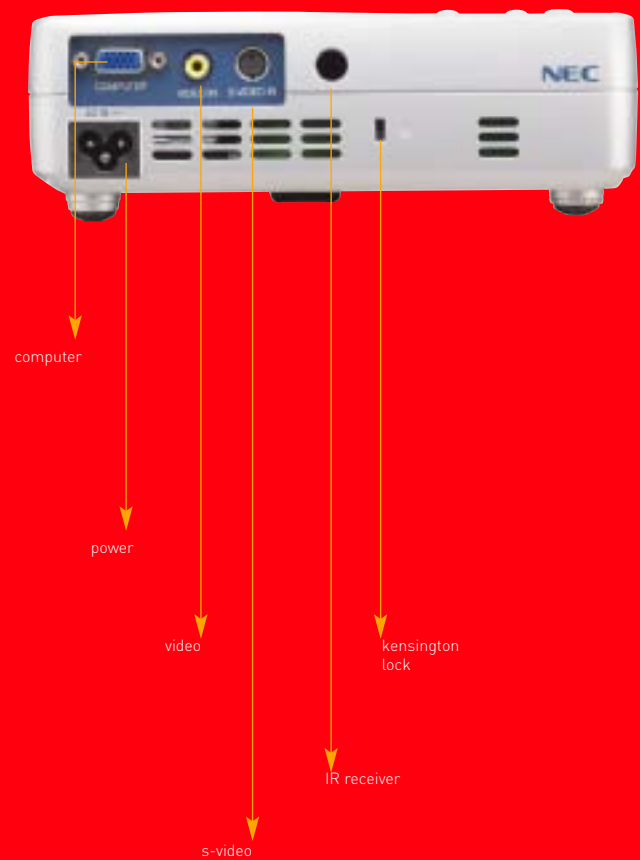

One touch source button on remote and projector prompts the projector to automatically lock onto the connected source. And the simplistic plug-and-play design with **one touch operation** sets up fast so you can connect immediately with your audience and not the projector.

Extra features such as picture-in-picture and tiny remote control give you the freedom to move around the room while showing off. Inset charts, graphs or photos in the corner of the screen while displaying video clips. The LT10 gives traveling professionals the ultimate business tool for success.

From the lens to the connector panel, our environmentally friendly projectors are precision crafted for performance, quality and long-term reliability. Should a problem arise, rest assured that NEC will be there with award winning service and support including InstaCare®, InstaCare Xpress^{SM} and TravelCare^{SM}.