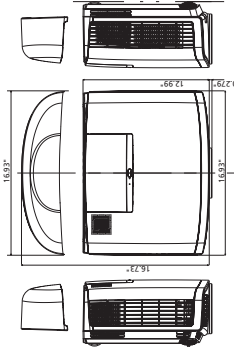

WD2000U

WXGA DLPTM PROJECTOR

Unit measured in inches