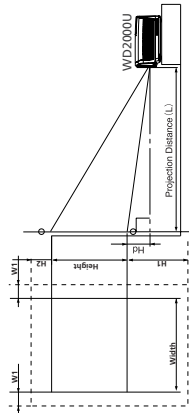

Diagonal Size	SCREEN		DISTANCE FROM SCREEN (L)				Hd		LENS MOVABLE RANGE						
	inch	cm	Max Zoom	Min Zoom	inch	m	inch	cm	(H1)	(H2)	inch	cm	Width (W1)	inch	cm
40	102	89	82	2.1	59	1.5	3.4	9	13	33	2	6	3	9	
60	152	133	124	3.2	91	2.3	5.2	13	20	50	4	9	5	13	
80	203	177	166	4.2	122	3.1	6.9	17	26	65	5	12	7	18	
100	254	221	209	5.3	153	3.8	8.6	22	33	83	6	15	8	22	
150	381	332	314	8.0	230	5.9	12.9	33	49	125	9	23	13	33	
200	508	443	420	10.7	308	7.8	17.2	44	65	165	12	31	17	44	
250	635	553	525	13.3	385	9.8	21.5	55	82	208	15	39	22	55	
275	699	609	579	14.7	425	10.8	23.7	60	90	228	17	43	24	61	

LENS MODEL NUMBER	LENS TYPE	THROW RATIO	FOCAL LENGTH (mm)	MOTORIZED FOCUS & ZOOM
Standard Lens	Standard	1.7 - 2.4	24.5 - 33.1	Yes
DL-XD2000SZ	Short Throw Zoom Lens	1.3 - 1.9	19.6 - 26.5	Yes
DL-XD2000LZ	Long Throw Zoom Lens	2.1 - 2.9	32.4 - 40.5	Yes
DL-XD2000TZ	Tele Zoom Lens	2.9 - 4.7	40.7 - 65.1	Yes
DL-XD2000FR	Fixed Focal Length	0.8	11.5	Focus Only