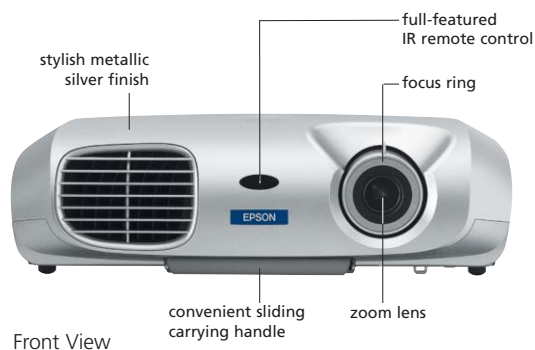

Outstanding Epson service and support (free for the duration of the two-year warranty)

- 90-day lamp warranty for added dependability
- Epson Road Service Program provides a replacement projector, typically within 24 hours
- Epson PrivateLine^{SM} dedicated toll-free support line available from 6 a.m. to 6 p.m. PST Monday – Friday
  (Calls are answered live, typically in under a minute.)