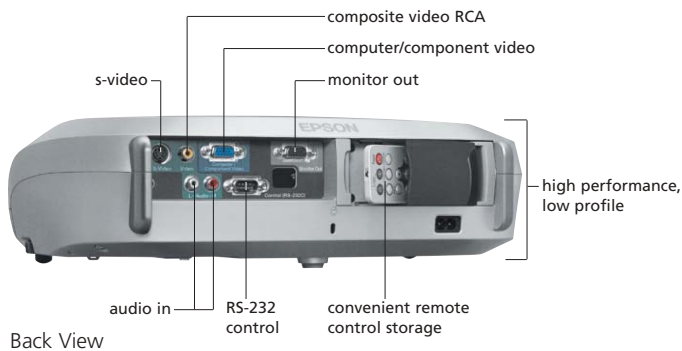

Front View

Back View