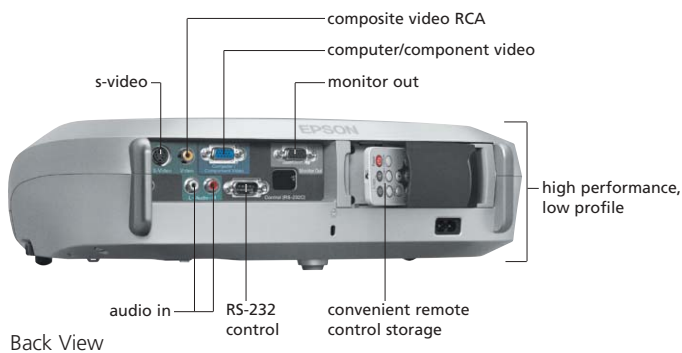

Front View

Back View